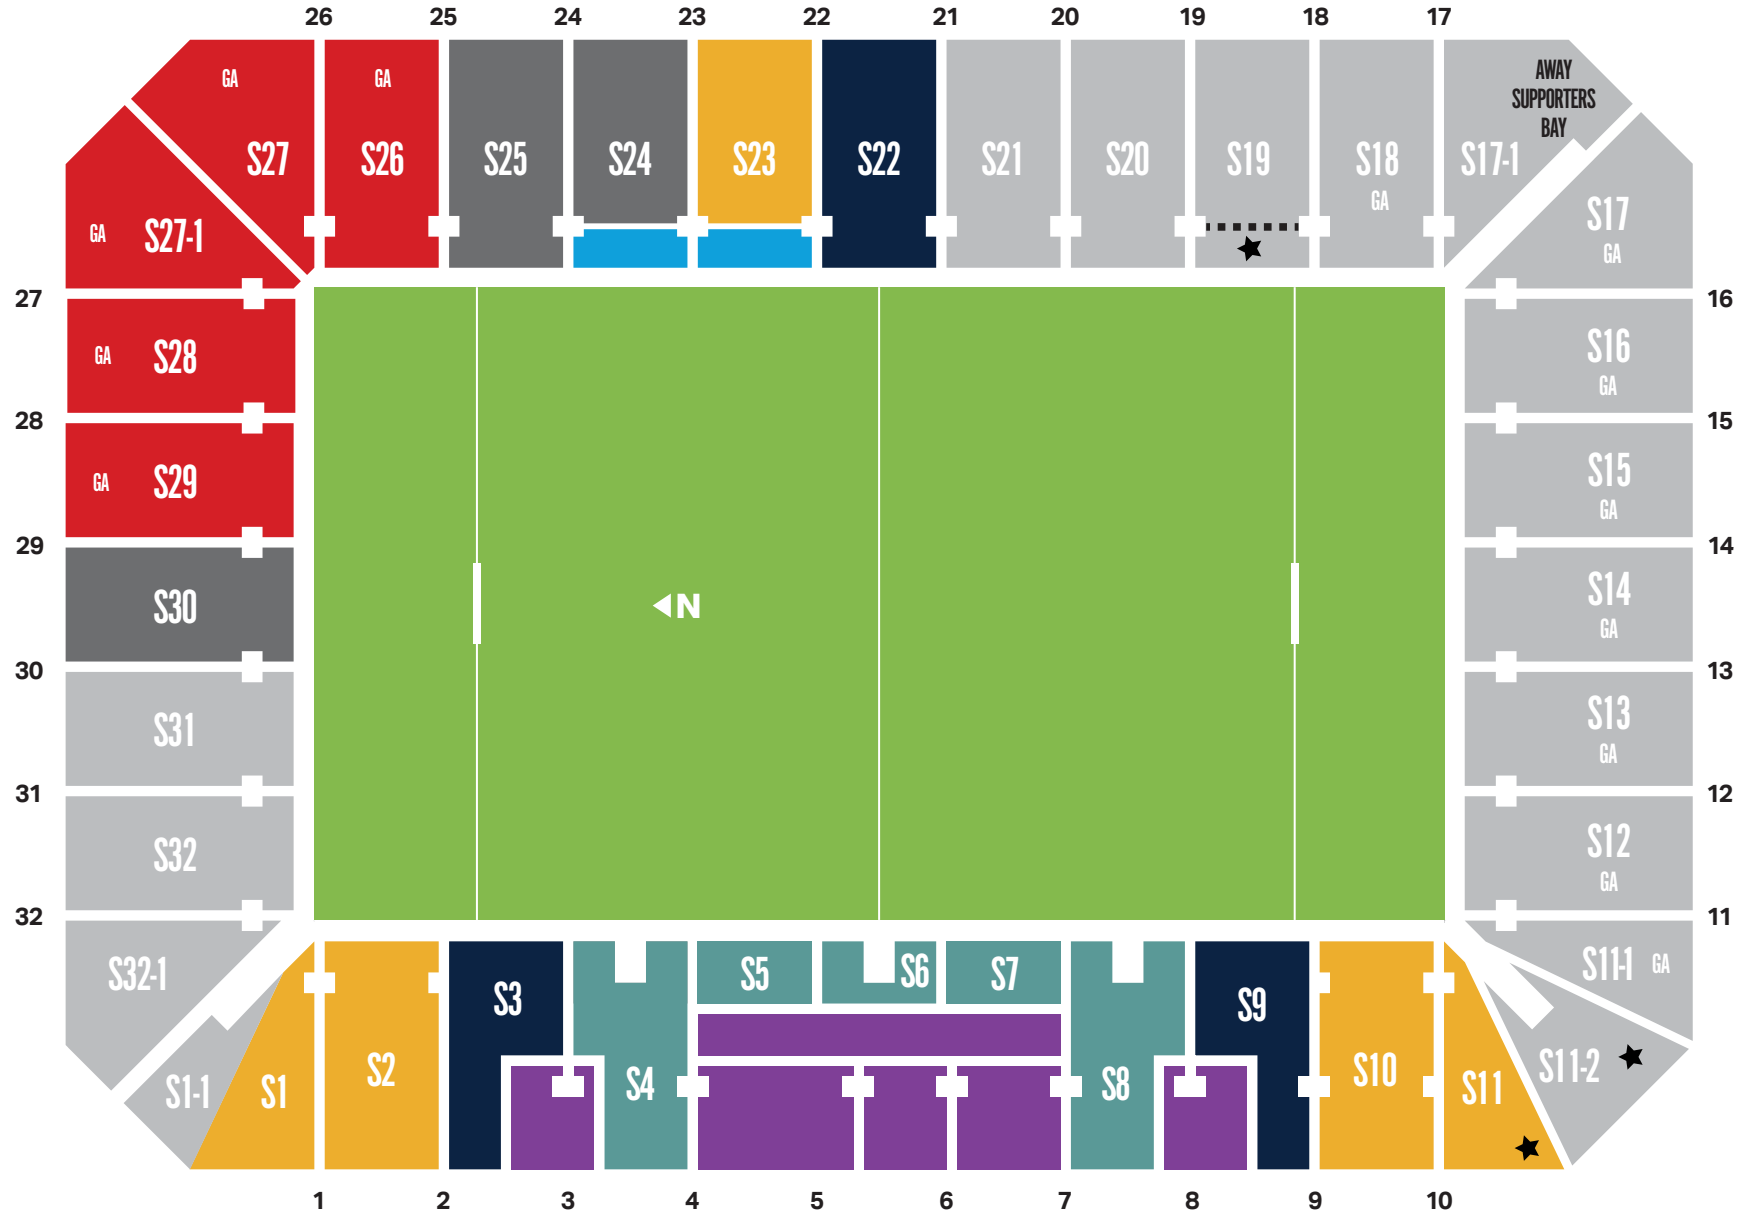

# 2022 TITANS MEMBERSHIP SEATING MAP

TITANIUM PREMIUM

GOLD

THE FRONTLINE

CORPORATE

TITANIUM

STEEL

GENERAL ADMISSION

★ UNLICENSED AREA